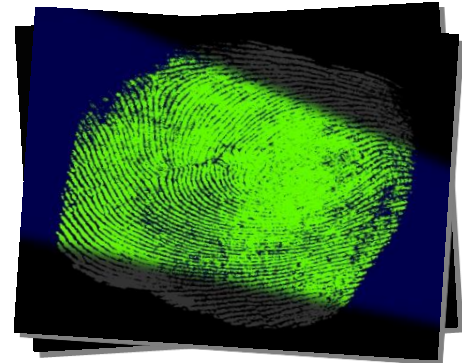

Finally, you will use FBI software to produce a “photo fit” of your suspect. The case needs to be solved and a conclusion reached!

Each team will be presented with a briefcase containing all the state of the art forensic equipment needed to complete the investigation.

All the aspects of the activity can be fitted around a meal or buffet if an evening activity session is required.

Incident Room

A crime scene is set up; grizzly or otherwise! We lay down protective sheeting so there's no need to worry about the blood spatters ruining your office or hotel carpet!

Guests are divided into CSI Teams. You will receive everything you need for the investigation, including dossiers on 3 prime suspects; why not include a twist and make the suspects members of your group? Teams also receive a full CSI Kit and of course the obligatory SOCO white suits, gloves and masks.

So what is the motive? How was the person murdered? What evidence have you got to connect the suspect(s) to the crime scene?

What's involved?

How good are you at investigating a murder case? You will need to undertake some, or all, of the following:-

- Taking and removing fingerprints from a variety of surfaces
- DNA
- Forensic dentistry
- Hair & fibre analysis
- Constructing photo fits (using FBI software)
- Blood spatter pattern analysis
- Ballistic examination (bullets) and more!